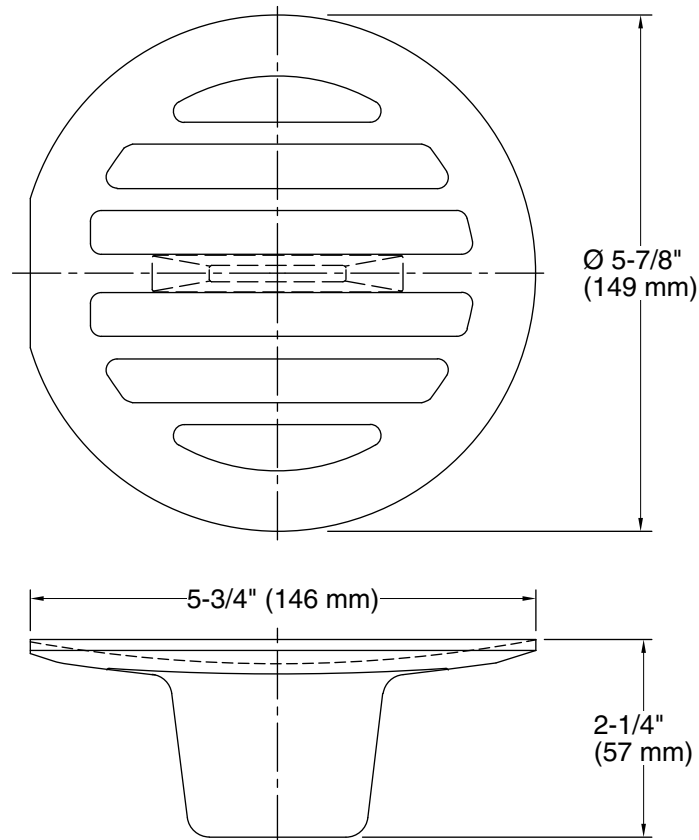

Technical Information

All product dimensions are nominal.